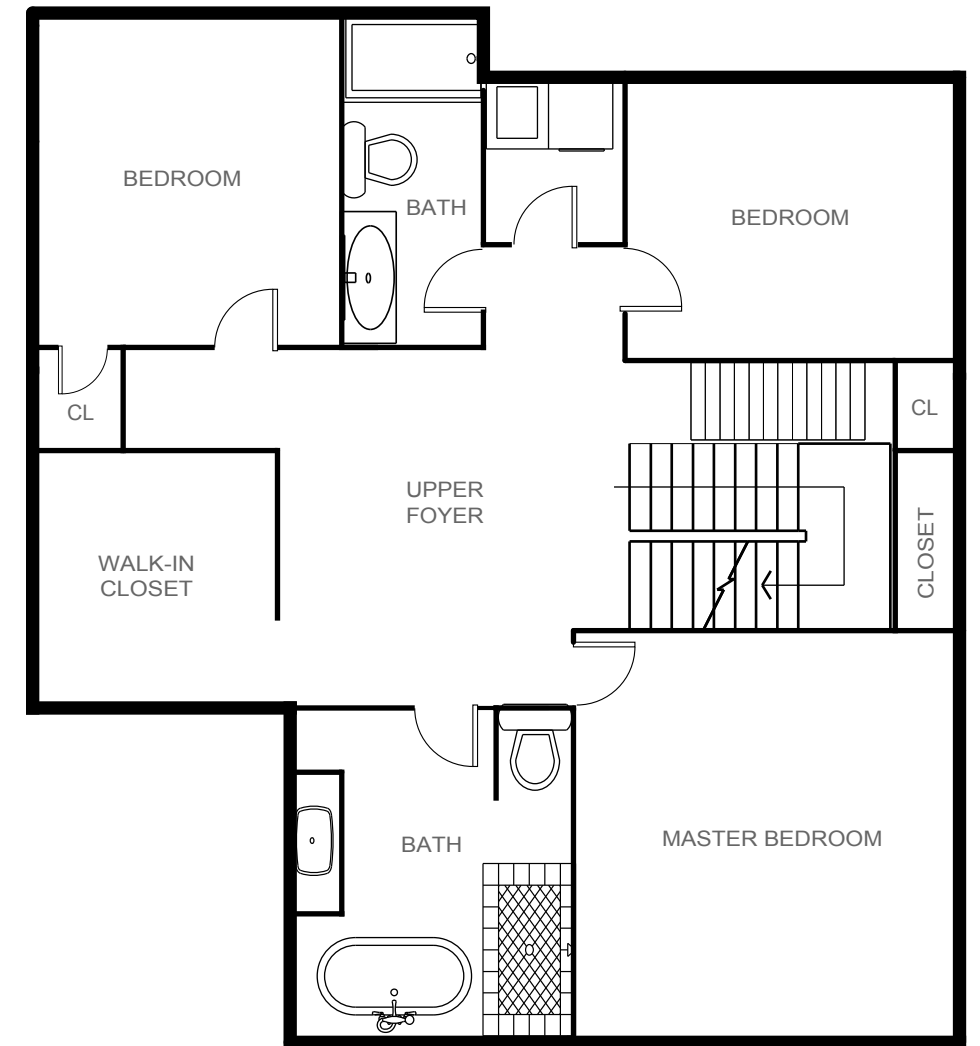

10 CROWN TERRACE, SAN FRANCISCO, CA 94114

NOT TO SCALE

TOP LEVEL

ENTRY LEVEL

UPPER LEVEL

2 CAR GARAGE