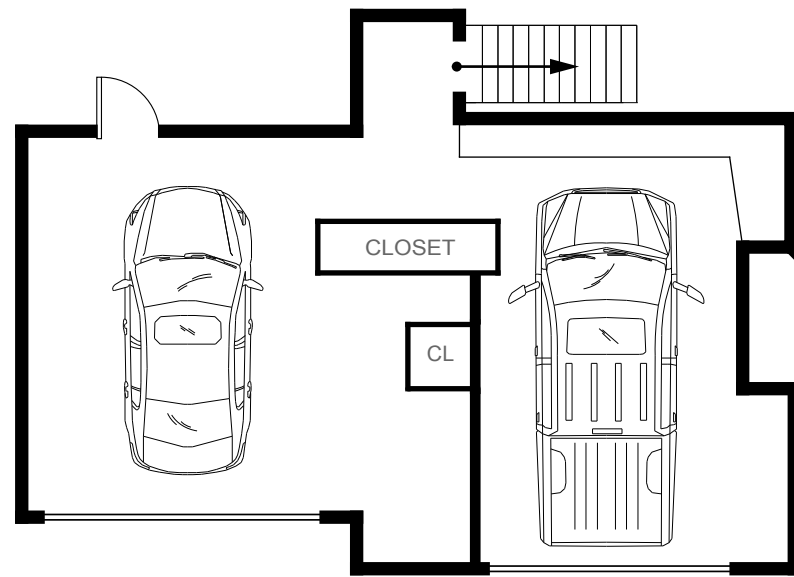

10 CROWN TERRACE, SAN FRANCISCO, CA 94114

NOT TO SCALE

TOP LEVEL

ENTRY LEVEL

UPPER LEVEL

2 CAR GARAGE